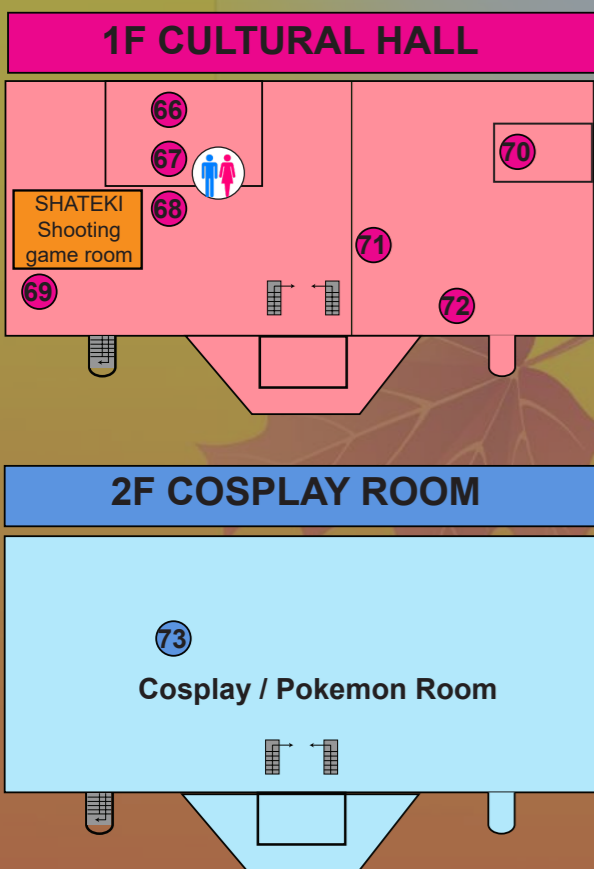

1F CULTURAL HALL	
66	Kimono Display
67	Origami Corner
68	Japanese Gift Shop
69	Products of Iwate Prefecture
70	Tea Ceremony
71	Calligraphy
72	Japanese Instrument / Koto
2F ANIME HALL	
73	Cosplay / Pokemon room

GF EXHIBITION / EVENT HALL	
50	Christchurch Kurashiki Sister City Committee
51	Origami and resin jewellery
52	Handmade beads accessories
53	Towel made in Japan and handmade accessories
54	Ara Institute of Canterbury
55	3D VR Traveling in Japan by CBN
56	Sake tasting by Consular Office of Japan
57	Christchurch Japanese Supplementary School
58	Nara Women's University
59	Yamanashi Prefectural University
60	ANZ Bank New Zealand Ltd
61	H.I.S New Zealand Ltd
62	Personal risk insurance products by AIA Financial Service Ltd
63	Bonsai
64	Art Exhibition
65	Ikebana Display